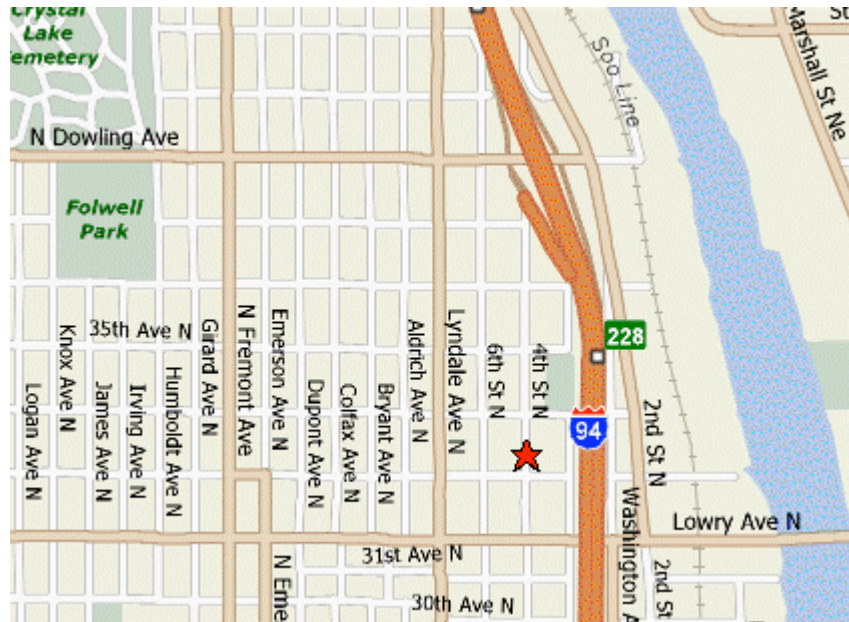

## Location of and driving directions to the Center for Families 3333 North 4<sup>th</sup> Street, Minneapolis

**From the northwest metro:** Take Hwy 694 East to Hwy 94 East to Minneapolis. Take the Dowling Avenue exit and turn right onto Dowling. Go 1 block and turn left onto 6<sup>th</sup> Street. Go 5 blocks and turn left onto 33<sup>rd</sup> Avenue. Go 1 block and turn left onto 4<sup>th</sup> Street. Go ½ block and turn left into the large parking lot. The Center for Families is just beyond the parking lot.

**From the east metro:** Take Hwy 94 West through Minneapolis (about 12 miles from downtown St. Paul). Take the Dowling Ave. exit and turn left onto Dowling. Go 2 blocks and turn left onto 6<sup>th</sup> Street. Go 5 blocks and turn left onto 33<sup>rd</sup> Avenue. Go 1 block and turn left onto 4<sup>th</sup> Street. Go ½ block and turn left into the large parking lot. The Center for Families is just beyond the parking lot.

**From the west metro:** Take Hwy 394 East to Hwy 94 West in Minneapolis. Take Hwy 94 about 3.5 miles to the Dowling Ave. exit and turn left onto Dowling. Go 2 blocks and turn left onto 6<sup>th</sup> Street. Go 5 blocks and turn left onto 33<sup>rd</sup> Avenue. Go 1 block and turn left onto 4<sup>th</sup> Street. Go ½ block and turn left into the large parking lot. The Center for Families is just beyond the parking lot.

**From the northeast metro:** Take Hwy 694 West to Hwy 94 East to Minneapolis. Take the Dowling Avenue exit and turn right onto Dowling. Go 1 block and turn left onto 6<sup>th</sup> Street. Go 5 blocks and turn left onto 33<sup>rd</sup> Avenue. Go 1 block and turn left onto 4<sup>th</sup> Street. Go ½ block and turn left into the large parking lot. The Center for Families is just beyond the parking lot.